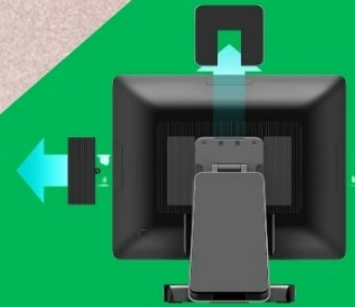

12TH GEN

MEET YOUR DIFFERENT BUSINESS NEEDS

**easy replace
RAM & SSD**

**Excellent Performance & Easy To Operate.
Elegant L Design & Rich POS Peripherals.
aluminum die casting**

MODEL: 7600-PRO

CPU

Intel® Core™ i3-1215U Processor
10M Cache, up to 4.40 GHz

Memory

DDR4 2666MHz1 x SO-DIMM slot up to
8GB/32G

O/S SUPPORT

WINDOWS10/11/ LINUX

Interface Ports

RJ45 X 1,USB3.0 X 2, USB2.0 X 1,DC-IN X 1
HUB 2(RJ11 X 1,USB2.0 X 4, RJ50 X 1)
TYPE C X 2 (1 X 2ED MONITOR,1 X HUB),

MODEL: 7800-PRO

CPU

Intel® Core™ i5-1235U Processor
12M Cache, up to 4.40 GHz

SSD

M.2 SATA / NVME 128 / 256 /
512GB / 1TB SSD

Optional Accessories

MSR/VFD (2 X 20 DIGITS)
10.1" LED MONITOR/ WIFI/ FINGER PRINT READER

Certificates

CE, FCC Class A, RoHS, CB
Temperature
0C - 40C (32F-104F)

MODEL: 6000-PRO

CPU

INTEL® PROCESSOR N97 6M
CACHE, UP TO 3.60 GHZ

Screen Size/Resolution

15" TFT-L ED/1024 x 768

Touch

10 POINT TURE FLAT CAPACITIVE
TOUCH SCREEN

Carton Size & Weight

430MM(L) × 190MM(W) × 430MM(H)
G.W.: 7.2KGS